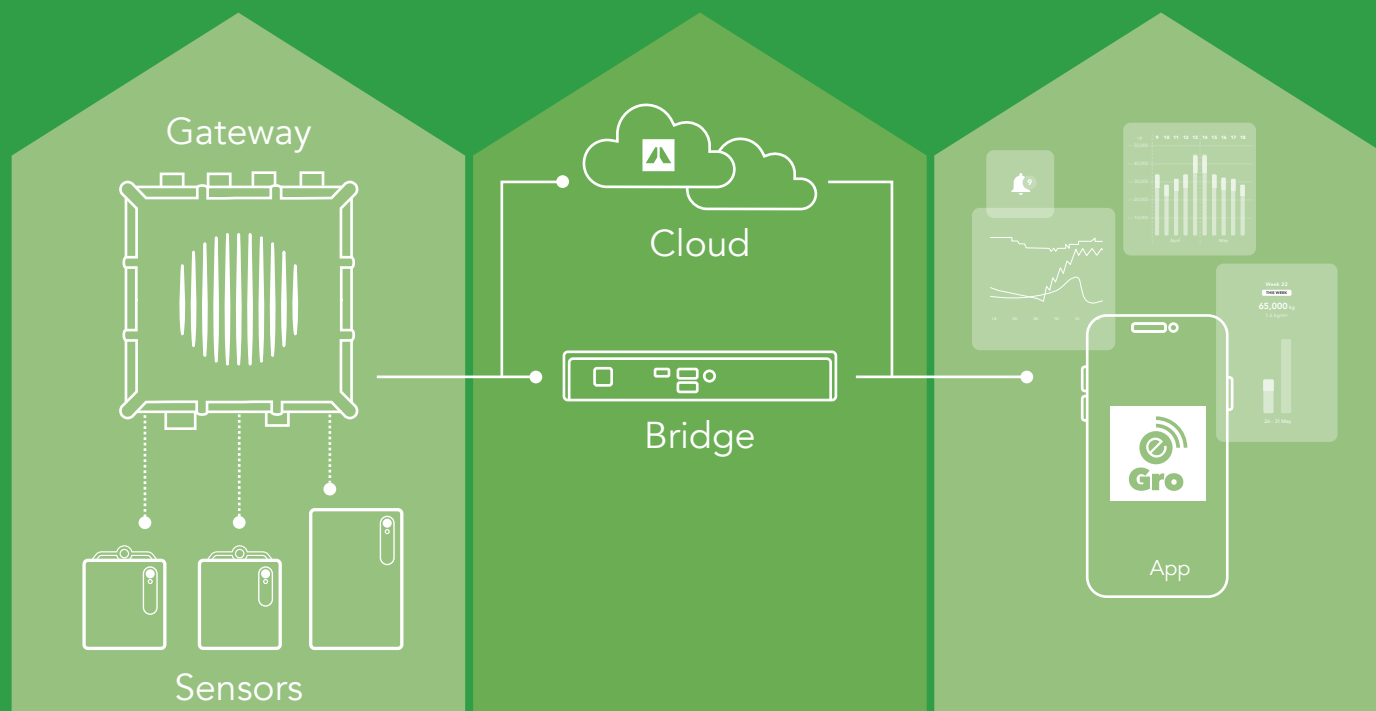

GroSens system overview

Greenhouse

Office

Anywhere

Product specifications rootzone sensor

- Most reliable, representative WC, EC and rootzone temperature measurements due to measuring at 2 heights
- Slab-optimised data models
- WC measurements in the range between 0-100%
- EC measurements in the range between 0-10 mS/cm
- Temperature measurements in the range between 0 and 50 degrees Celsius

System requirements

- Available Internet
- Sensors must be placed within a 150-metre radius of the gateway.